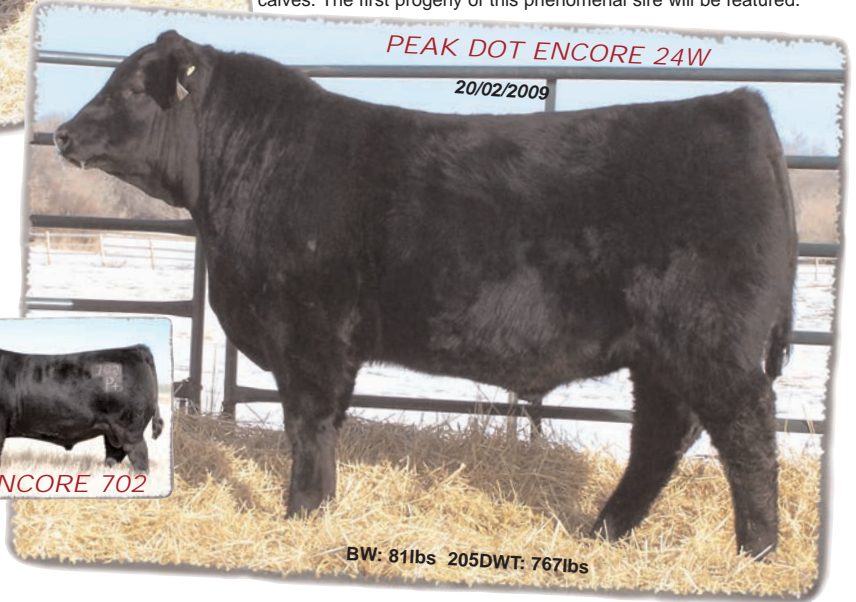

BW +4.5
WW +51
YW +80
MILK +20

BW: 92lbs 205DWT: 894lbs

Sandy Bar Grasslands 94T

Selected by Peak Dot as the \$21,000 top selling bull in the 2008 Short Grass Sale. Sandy Bar Grasslands 94T was one of the most talked about bulls of the 2008 bull sale season. He has an immense amount of natural thickness from his wide muzzle to his thick tail. Excellent conformation, big scrotal, extra muscle dimension are all phrases that describe Sandy Bar Grasslands 94T. His highly fertile dam Sandy Bar Gemina 22N entered the elite dams list with a weaning ratio of 114 on her first 3 calves. The first progeny of this phenomenal sire will be featured.

BW: 89lbs 205DWT: 805lbs

DUFF ENCORE 702

Duff Encore bulls combine flawless phenotype and outstanding performance. They represent the return to more sensible, practical, production-oriented beef cattle. This sale will feature an outstanding first set of bulls produced by the popular Duffs Encore 702.

BW: 81lbs 205DWT: 767lbs

BW: 78lbs 205DWT: 732lbs

DOUBLE AA ANNIE K 608'01

Selling two Old Post flush brothers out of our powerful straight Canadian embryo donor Double AA Annie K 608'01

BW: 89lbs 205DWT: 732lbs

Featuring some of the very first progeny by the new Genex Canadian outcross sire Old Post.

OLD POST

Old Post is the new Genex Canadian outcross sire. He is extremely good footed and correct, with a long wide back and thick full hind quarters. His first progeny to sell were the high selling bull and female in the 2009 Peak Dot Ranch fall sale. This sale will feature a strong offering of Old Post sons.